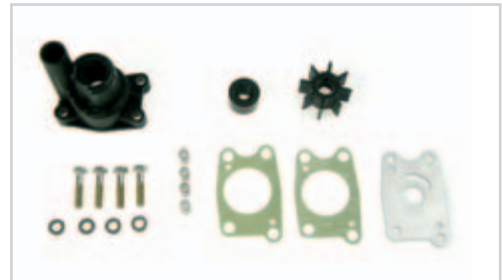

Miscellaneous

Water pump rebuild kit

Water pump rebuild kit

06193-ZV1-000

Application BF5

Water pump rebuild kit

06193-ZW9-010

Application BF8, BF9.9 (S.L)

Water pump rebuild kit

06193-ZW9-A31

Application BF8, BF9.9 (U.L)

Water pump rebuild kit

06193-ZV4-000

Application BF9.9, BF15